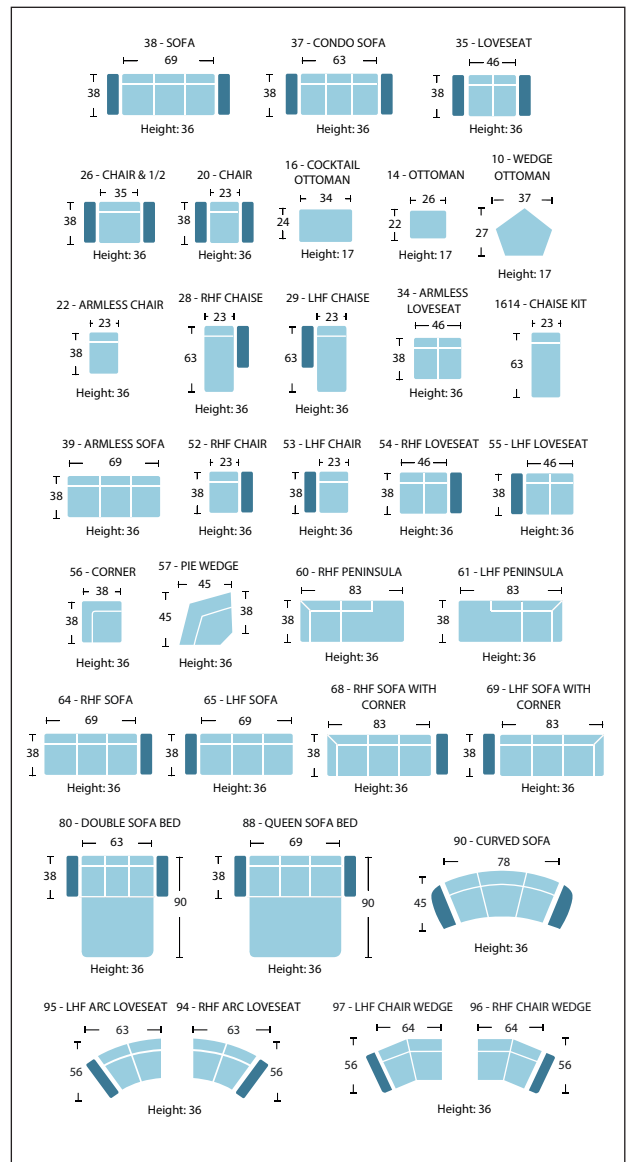

As an inherent quality of a hand-crafted product, all dimensions are approximate

item	sku	dimensions					
sofa	1514-38	L85"	D38"	H36"	AH26"	SH19"	SD23"
condo sofa	1514-37	L79"	D38"	H36"	AH26"	SH19"	SD23"
loveseat	1514-35	L62"	D38"	H36"	AH26"	SH19"	SD23"
chair & 1/2	1514-26	L51"	D38"	H36"	AH26"	SH19"	SD23"
chair	1514-20	L39"	D38"	H36"	AH26"	SH19"	SD23"
chaise kit	1514-1614	L23"	D63"	H19"			
cocktail ottoman	1514-16	L34"	D24"	H17"			
ottoman	1514-14	L22"	D26"	H17"			
wedge ottoman	1514-10	L37"	D27"	H17"			
armless chair	1514-22	L23"	D38"	H36"		SH19"	SD23"
rhf chaise	1514-28	L31"	D63"	H36"	AH26"	SH19"	SD48"
lhf chaise	1514-29	L31"	D63"	H36"	AH26"	SH19"	SD48"

item	sku	dimensions					
armless loveseat	1514-34	L46"	D38"	H36"		SH19"	SD23"
armless sofa	1514-39	L69"	D38"	H36"		SH19"	SD23"
rhf chair	1514-52	L31"	D38"	H36"	AH26"	SH19"	SD23"
lhf chair	1514-53	L31"	D38"	H36"	AH26"	SH19"	SD23"
rhf loveseat	1514-54	L54"	D38"	H36"	AH26"	SH19"	SD23"
lhf loveseat	1514-55	L54"	D38"	H36"	AH26"	SH19"	SD23"
corner	1514-56	L38"	D38"	H36"		SH19"	SD23"
pie wedge	1514-57	L45"	D38"	H36"		SH19"	SD23"
rhf peninsula	1514-60	L38"	D83"	H36"		SH19"	SD23"
lhf peninsula	1514-61	L38"	D83"	H36"		SH19"	SD23"
rhf sofa	1514-64	L77"	D38"	H36"	AH26"	SH19"	SD23"
lhf sofa	1514-65	L77"	D38"	H36"	AH26"	SH19"	SD23"
rhf sofa w/ corner	1514-68	L91"	D38"	H36"	AH26"	SH19"	SD23"
lhf sofa w/ corner	1514-69	L91"	D38"	H36"	AH26"	SH19"	SD23"
double sofa bed	1514-80	L79"	D38"	H36"	AH26"	SH19"	SD23"
queen sofa bed	1514-88	L85"	D38"	H36"	AH26"	SH19"	SD23"
curved sofa	1514-90	L94"	D45"	H36"	AH26"	SH19"	SD23"
rhf arc loveseat	1514-94	L71"	D56"	H36"	AH26"	SH19"	SD23"
lhf arc loveseat	1514-95	L71"	D56"	H36"	AH26"	SH19"	SD23"
rhf chair wedge	1514-96	L72"	D56"	H36"	AH26"	SH19"	SD23"
lhf chair wedge	1514-97	L72"	D56"	H36"	AH26"	SH19"	SD23"

To determine final width, please add the arm style dimensions.

Colours