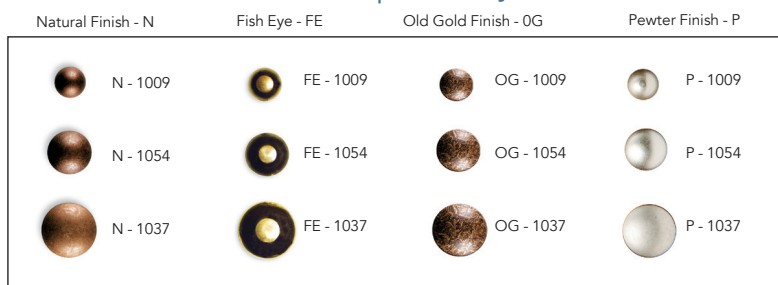

Custom Configuration next page 

Arm Styles – 4" to 10"

Leg Styles

Wedge - W

Tapered - T

Round Tapered - RT

Decorative Upholstery Nails

Custom Configuration

To determine final width, please add the arm style dimensions.

Colours