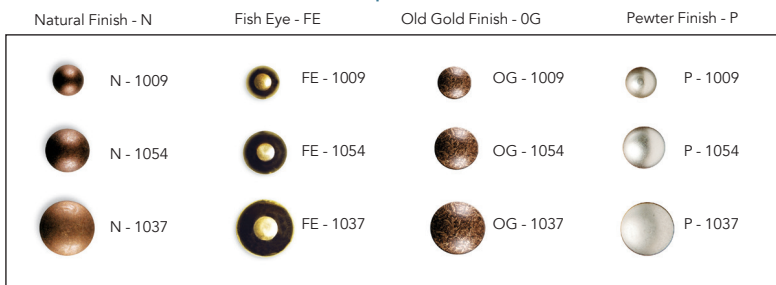

### Arm Styles – 4" to 10"

### Custom Configuration

To determine final width, please add the arm style dimensions.

### Leg Styles

Wedge - W

Tapered - T

Round Tapered - RT

### Colours