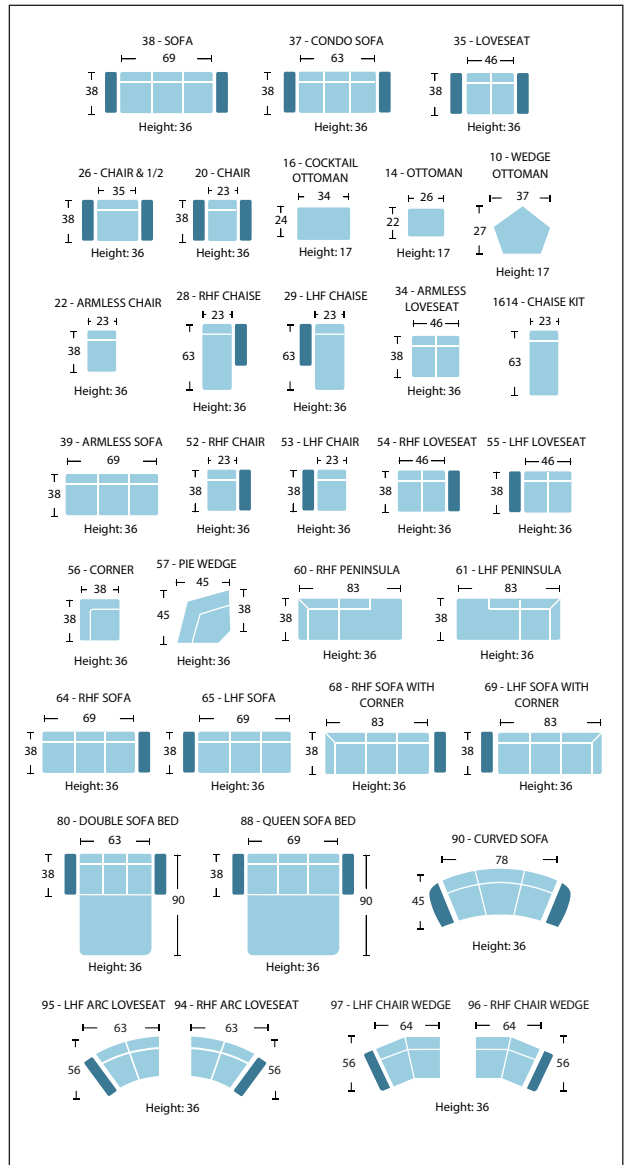

Custom Configuration