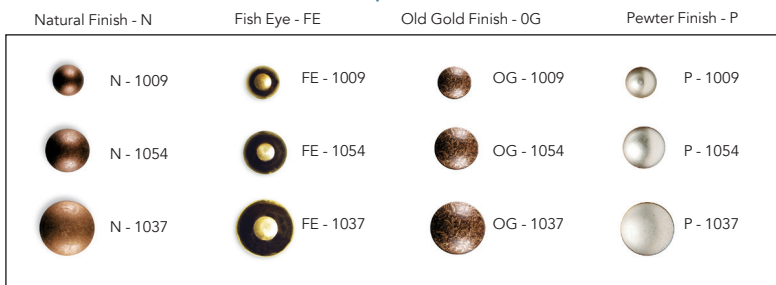

Decorative Upholstery Nails