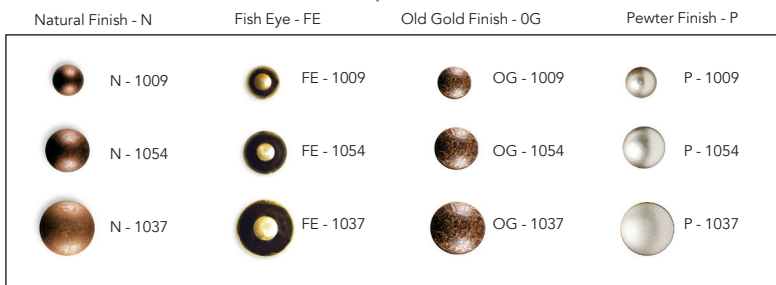

Custom Configuration next page →

Arm Styles – 4" to 10"

Leg Styles

Decorative Upholstery Nails

Custom Configuration

To determine final width, please add the arm style dimensions.

Colours