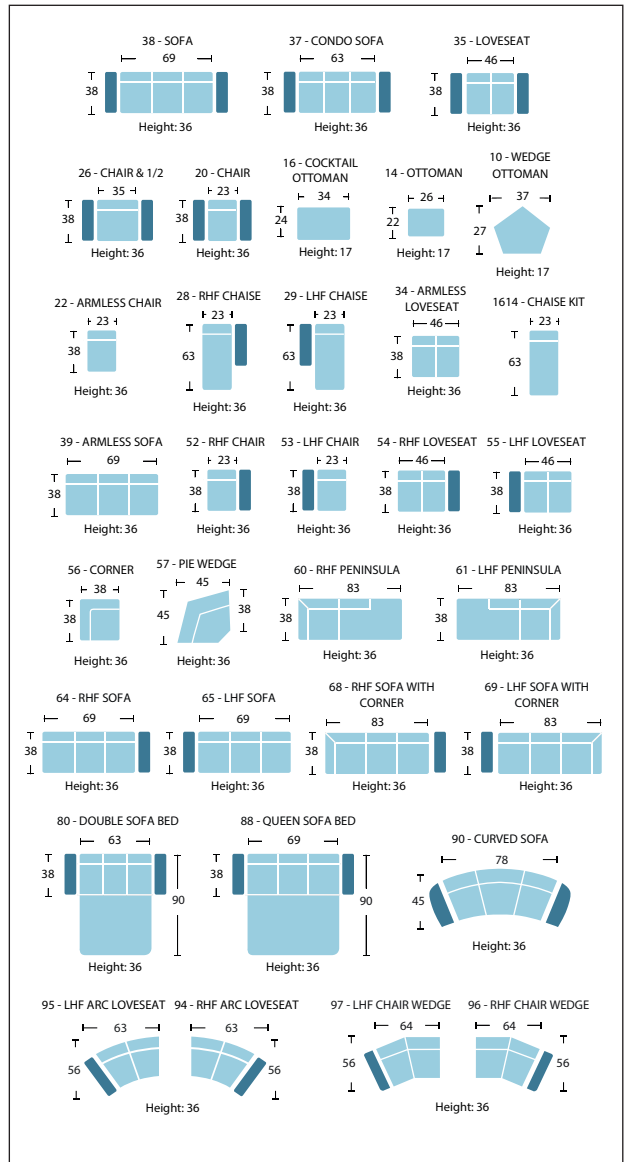

| item | sku | dimensions | | | | | |
|--------------------|---------|------------|------|------|-------|-------|-------|
| armless loveseat | 1500-34 | L46" | D38" | H36" | | SH19" | SD23" |
| armless sofa | 1500-39 | L69" | D38" | H36" | | SH19" | SD23" |
| rhf chair | 1500-52 | L31" | D38" | H36" | AH26" | SH19" | SD23" |
| lhf chair | 1500-53 | L31" | D38" | H36" | AH26" | SH19" | SD23" |
| rhf loveseat | 1500-54 | L54" | D38" | H36" | AH26" | SH19" | SD23" |
| lhf loveseat | 1500-55 | L54" | D38" | H36" | AH26" | SH19" | SD23" |
| corner | 1500-56 | L38" | D38" | H36" | | SH19" | SD23" |
| pie wedge | 1500-57 | L45" | D38" | H36" | | SH19" | SD23" |
| rhf peninsula | 1500-60 | L38" | D83" | H36" | | SH19" | SD23" |
| lhf peninsula | 1500-61 | L38" | D83" | H36" | | SH19" | SD23" |
| rhf sofa | 1500-64 | L77" | D38" | H36" | AH26" | SH19" | SD23" |
| lhf sofa | 1500-65 | L77" | D38" | H36" | AH26" | SH19" | SD23" |
| rhf sofa w/ corner | 1500-68 | L91" | D38" | H36" | AH26" | SH19" | SD23" |
| lhf sofa w/ corner | 1500-69 | L91" | D38" | H36" | AH26" | SH19" | SD23" |
| double sofa bed | 1500-80 | L79" | D38" | H36" | AH26" | SH19" | SD23" |
| queen sofa bed | 1500-88 | L85" | D38" | H36" | AH26" | SH19" | SD23" |
| curved sofa | 1500-90 | L94" | D45" | H36" | AH26" | SH19" | SD23" |
| rhf arc loveseat | 1500-94 | L71" | D56" | H36" | AH26" | SH19" | SD23" |
| lhf arc loveseat | 1500-95 | L71" | D56" | H36" | AH26" | SH19" | SD23" |
| rhf chair wedge | 1500-96 | L72" | D56" | H36" | AH26" | SH19" | SD23" |
| lhf chair wedge | 1500-97 | L72" | D56" | H36" | AH26" | SH19" | SD23" |

Custom Configuration next page →

Arm Styles – 4" to 10"

Leg Styles

Decorative Upholstery Nails

Custom Configuration

To determine final width, please add the arm style dimensions.

Colours