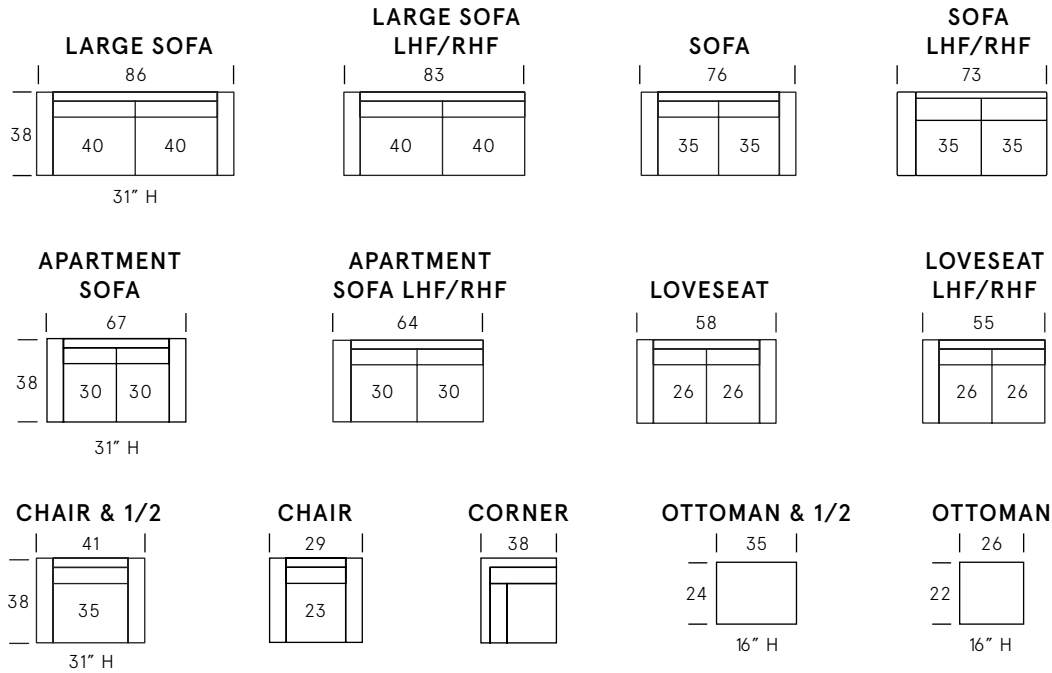

# Aspen Collection

SEAT DEPTH: 24"

SEAT HEIGHT: 17"

ARM HEIGHT: 24"

## Standard Features

Kiln-dried hardwood frame. Sinuous spring system. Eco-friendly construction. 2.2 gel infused, high resiliency foam core seat cushions wrapped in soft foam. Foam filled back cushions. Loose seats and loose backs. Piping and decorative stitch detail on arms. Available in fabric or leather. Bench-made in Canada.

As an inherent quality of a hand-crafted product, all dimensions are approximate.