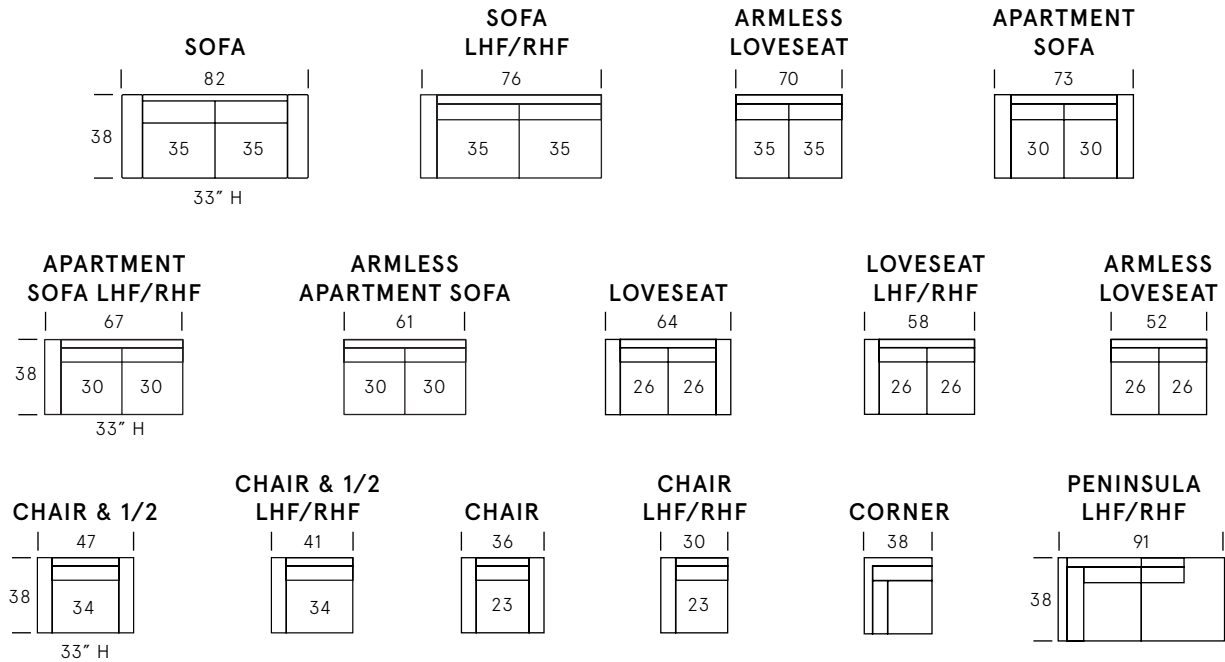

Brynn Collection

SEAT DEPTH: 24"

SEAT HEIGHT: 17"

ARM HEIGHT: 23"

Standard Features

Kiln-dried hardwood frame. Sinuous spring system. Eco-friendly construction. 2.2 gel infused, high resiliency foam core seat cushions wrapped in soft foam. Fibre filled back cushions. Loose seats and loose backs. Decorative stitch detail on arms. Available in fabric or leather. Bench-made in Canada.

As an inherent quality of a hand-crafted product, all dimensions are approximate.

Metal Finishes

Chrome