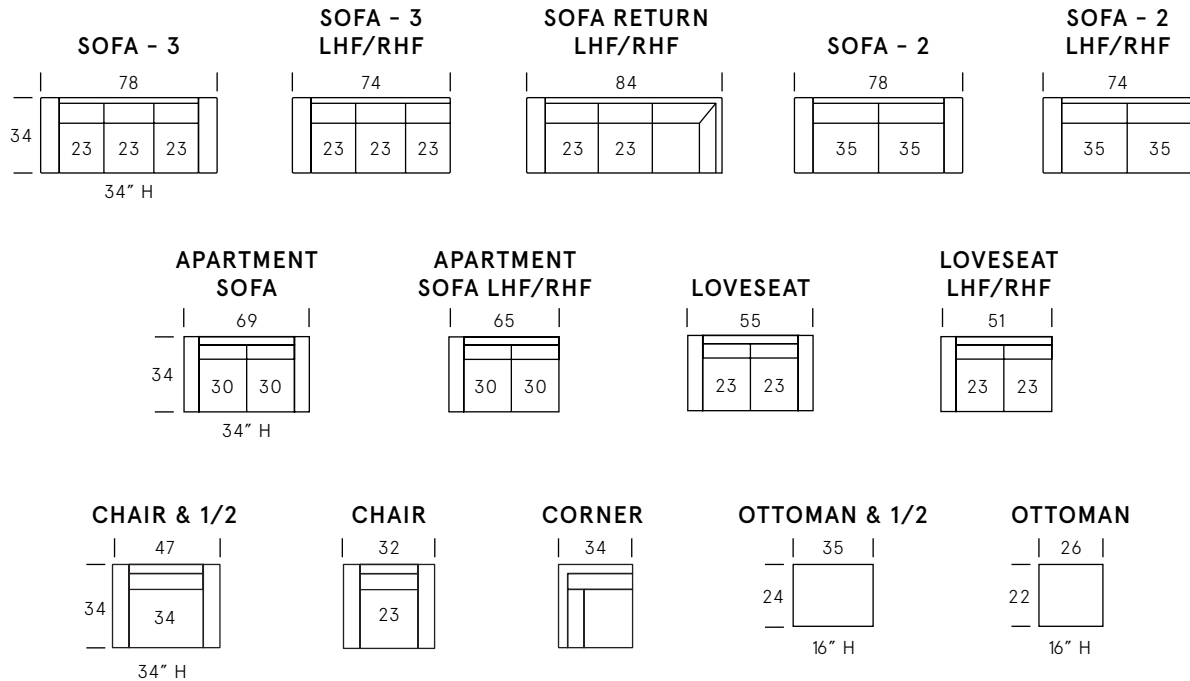

Eboli Collection

SEAT DEPTH: 21"

SEAT HEIGHT: 17"

ARM HEIGHT: 23"

Standard Features

Kiln-dried hardwood frame. Sinuous spring system. Eco-friendly construction. Soy-based, fibre wrapped, 2.2 gel infused foam seat cushions. Fibre filled back cushions. Loose seats and loose backs. Available in fabric or leather. Bench-made in Canada.

Metal Finishes

Black

Chrome

As an inherent quality of a hand-crafted product, all dimensions are approximate.