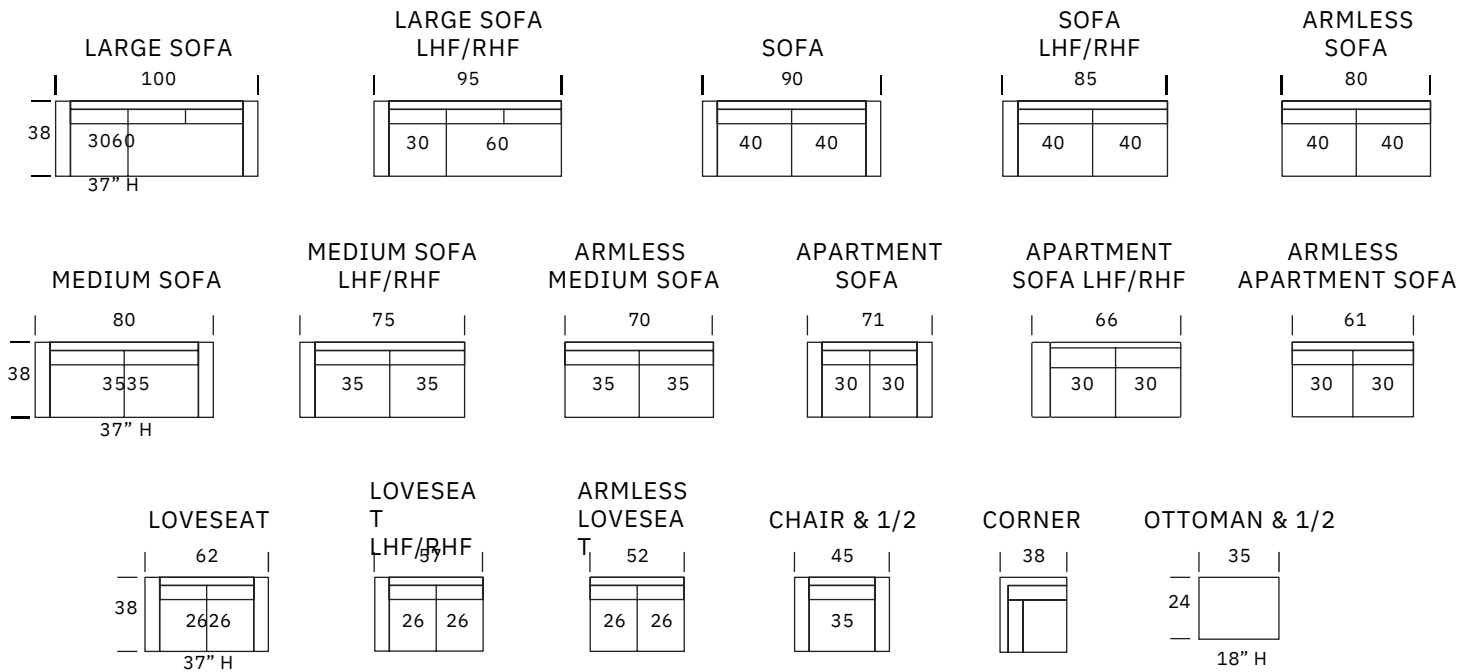

# Lily Collection

**SEAT DEPTH: 23"**

**SEAT HEIGHT: 19"**

**ARM HEIGHT: 28"**

## Standard Features

Kiln-dried hardwood frame. Sinuous spring system. Eco-friendly construction. Synthetic down-fill wrapped seat cushions. Feather blend back cushions. Loose seats and loose backs. Toss pillows and bolsters included. Available in fabric only. Bench-made in Canada.

## Metal & Wood Finishes

**Black**

As an inherent quality of a hand-crafted product, all dimensions are approximate.