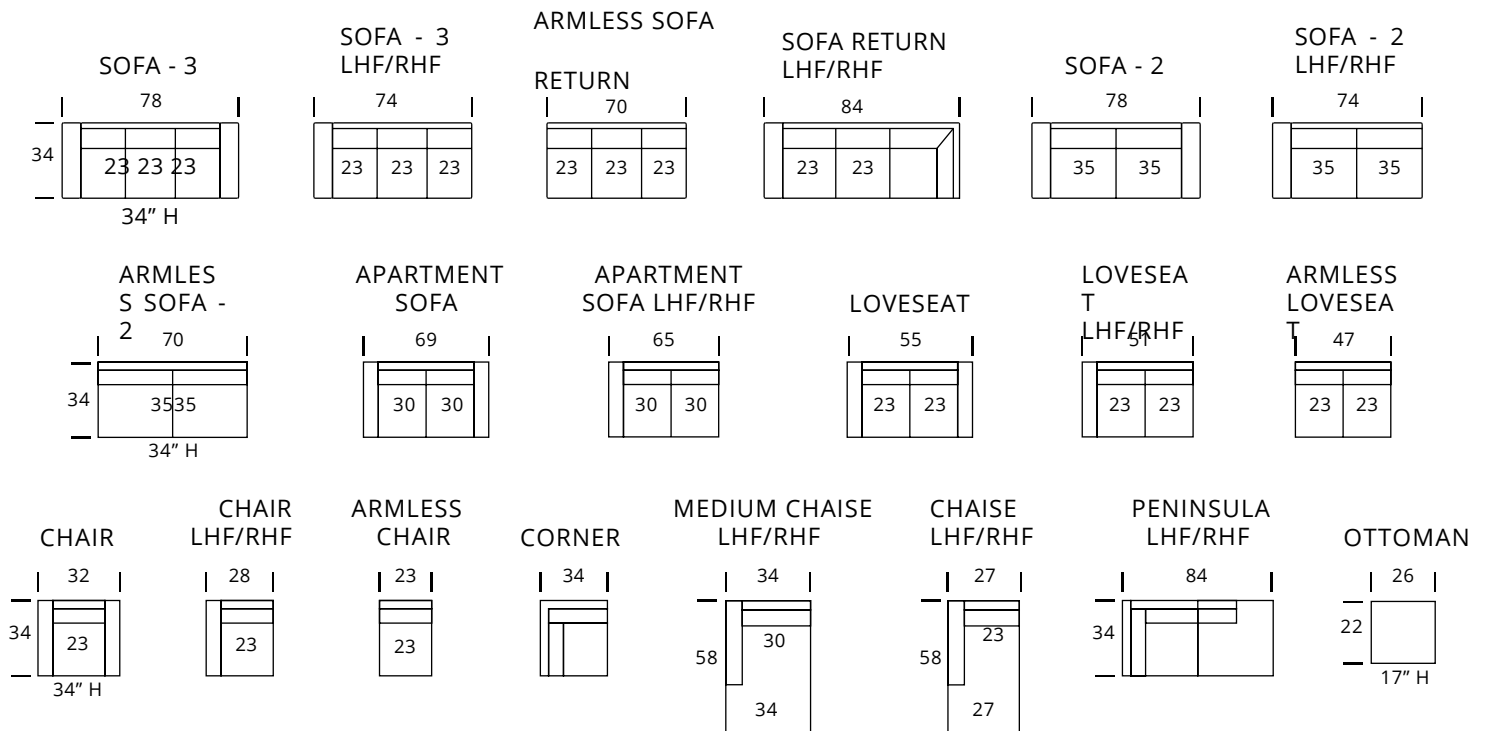

# LINDA Collection

**SEAT DEPTH: 22"**

**SEAT HEIGHT: 18"**

**ARM HEIGHT: 25"**

## Standard Features

Kiln-dried hardwood frame. Sinuous spring system. Eco-friendly construction. Soy-based, fibre wrapped, 2.2 gel infused foam seat cushions. Fibre filled back cushions. Loose seats and loose backs. Available in fabric or leather. Bench-made in Canada.

## Metal Finishes

**Black**

**Chrome**

As an inherent quality of a hand-crafted product, all dimensions are approximate.