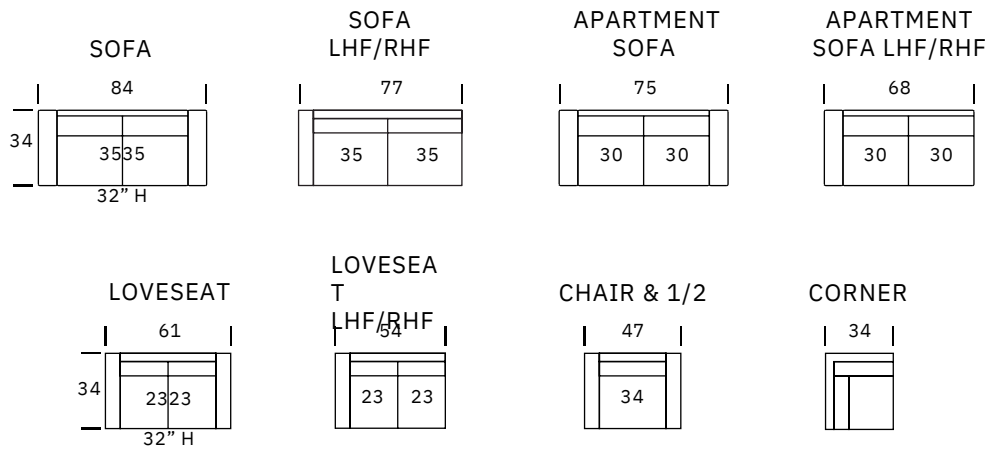

Lottie Collection

SEAT DEPTH: 21"

SEAT HEIGHT: 18"

ARM HEIGHT: 27"

Standard Features

Kiln-dried hardwood frame. Sinuous spring system. Eco-friendly construction. Soy-based, fibre wrapped, 2.2 gel infused foam seat cushions. Fibre filled back cushions. Loose seats and loose backs. Available in fabric or leather. Bench-made in Canada.

As an inherent quality of a hand-crafted product, all dimensions are approximate.

Wood Finishes

Dark Walnut

Espresso

Black