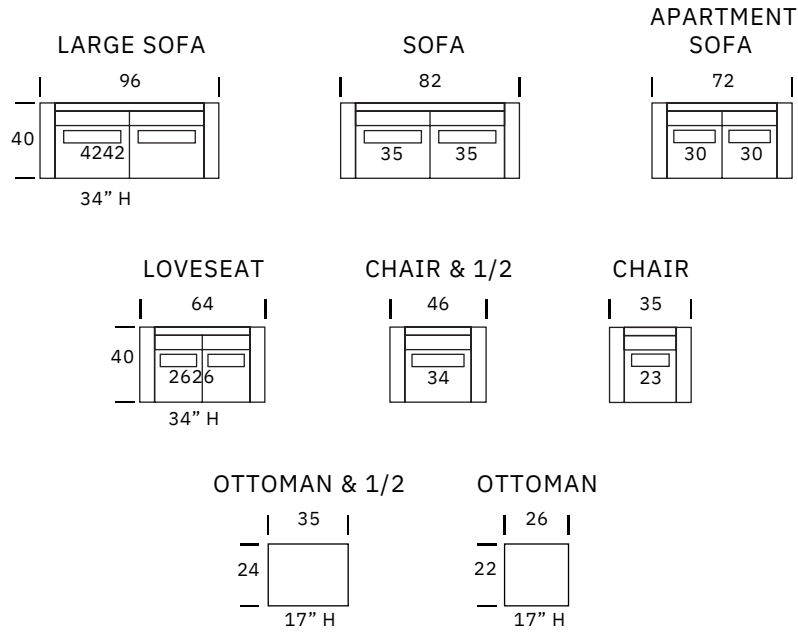

# Evelyn Collection

**SEAT DEPTH: 19"**

**SEAT HEIGHT: 18"**

**ARM HEIGHT: 22"**

## Standard Features

Kiln-dried hardwood frame. Sinuous spring system. Eco-friendly construction. Soy-based, feather blend wrapped, 2.2 gel infused foam seat cushions. Feather blend back cushions. Loose seats and loose backs. Available in fabric or leather. Bench-made in Canada.

As an inherent quality of a hand-crafted product, all dimensions are approximate.