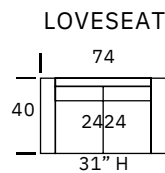

# Langford

**SEAT DEPTH: 23"**

**SEAT HEIGHT: 18"**

**ARM HEIGHT: 27"**

As an inherent quality of a hand-crafted product, all dimensions are approximate.