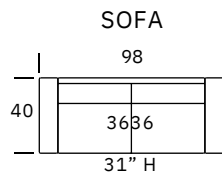

# Langford

**SEAT DEPTH: 23"**

**SEAT HEIGHT: 18"**

**ARM HEIGHT: 27"**

As an inherent quality of a hand-crafted product, all dimensions are approximate.