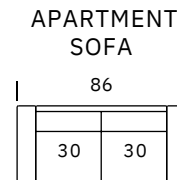

# Langford

**SEAT DEPTH: 23"**

**SEAT HEIGHT: 18"**

**ARM HEIGHT: 27"**

As an inherent quality of a hand-crafted product, all dimensions are approximate.