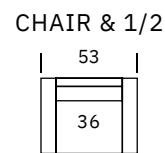

# Langford

**SEAT DEPTH: 23"**

**SEAT HEIGHT: 18"**

**ARM HEIGHT: 27"**

As an inherent quality of a hand-crafted product, all dimensions are approximate.