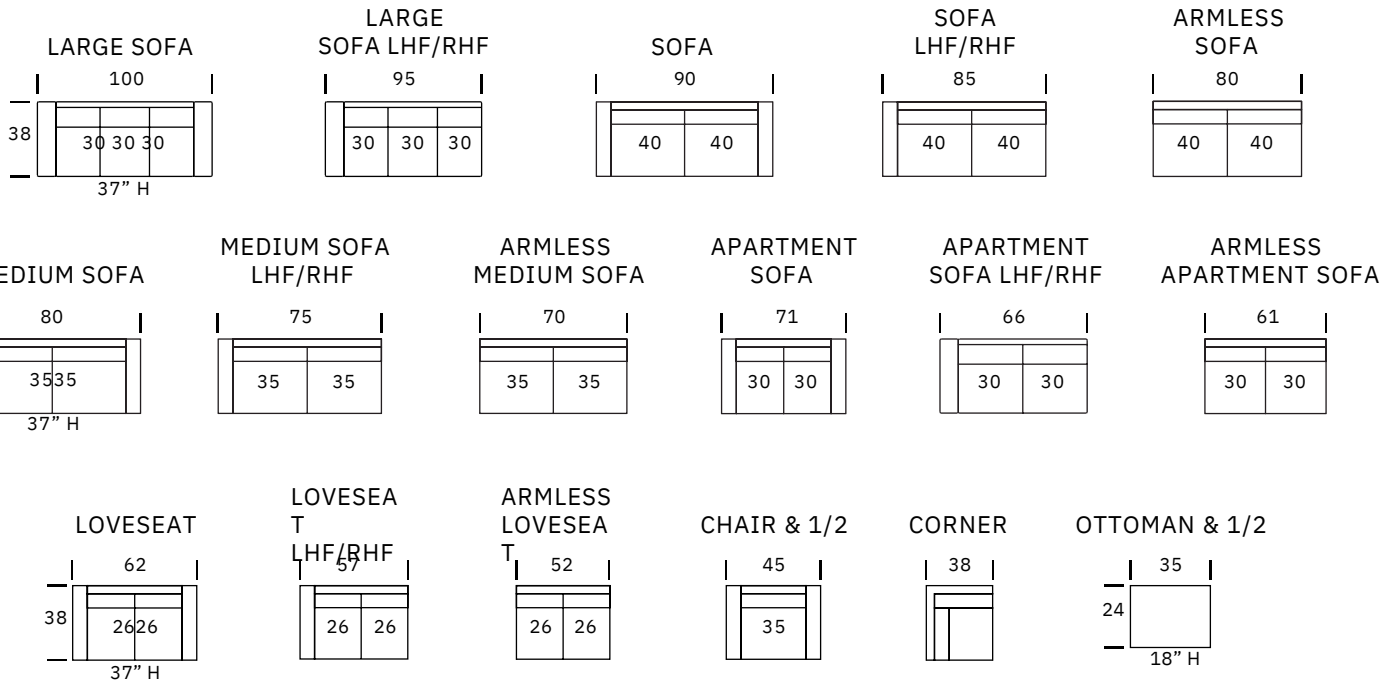

Lennox Collection

SEAT DEPTH: 23"

SEAT HEIGHT: 19"

ARM HEIGHT: 28"

Standard Features

Kiln-dried hardwood frame. Sinuous spring system. Eco-friendly construction. Synthetic down-fill wrapped seat cushions. Feather blend back cushions. Loose seats and loose backs. Bolsters included. Available in leather only. Bench-made in Canada.

Metal & Wood Finishes

Black

As an inherent quality of a hand-crafted product, all dimensions are approximate.