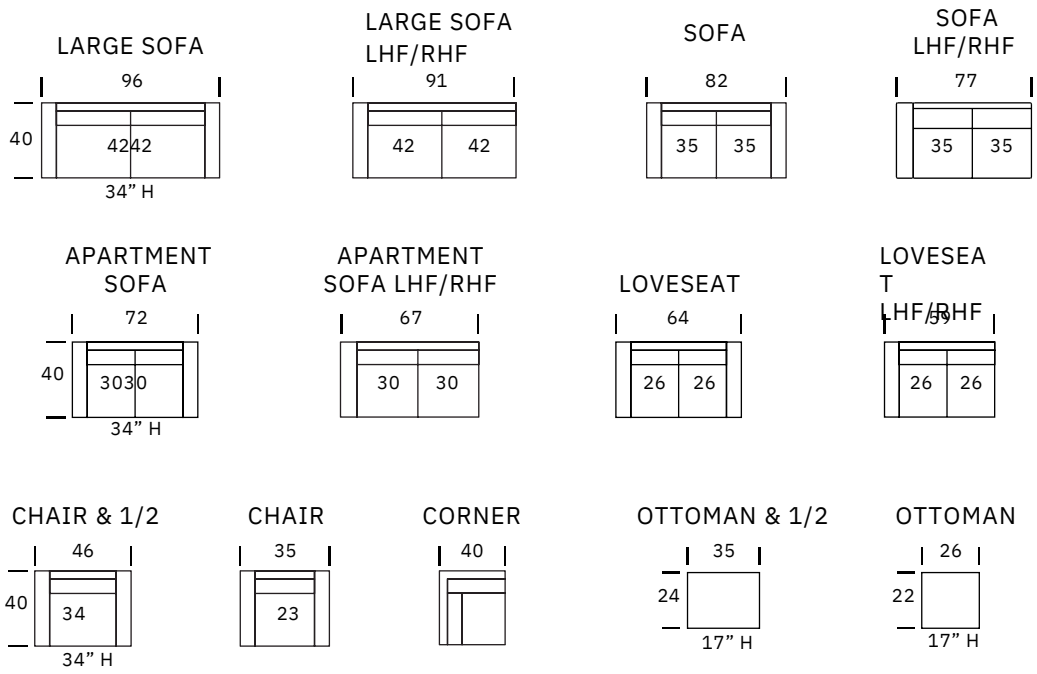

Levina Collection

SEAT DEPTH: 26"

SEAT HEIGHT: 18"

ARM HEIGHT: 22"

Standard Features

Kiln-dried hardwood frame. Sinuous spring system. Eco-friendly construction. Soy-based, feather blend wrapped, 2.2 gel infused foam seat cushions. Feather blend back cushions. Loose seats and loose backs. Available in fabric or leather. Bench-made in Canada.

Wood Finishes

Dark Walnut

Espresso

Black

As an inherent quality of a hand-crafted product, all dimensions are approximate.