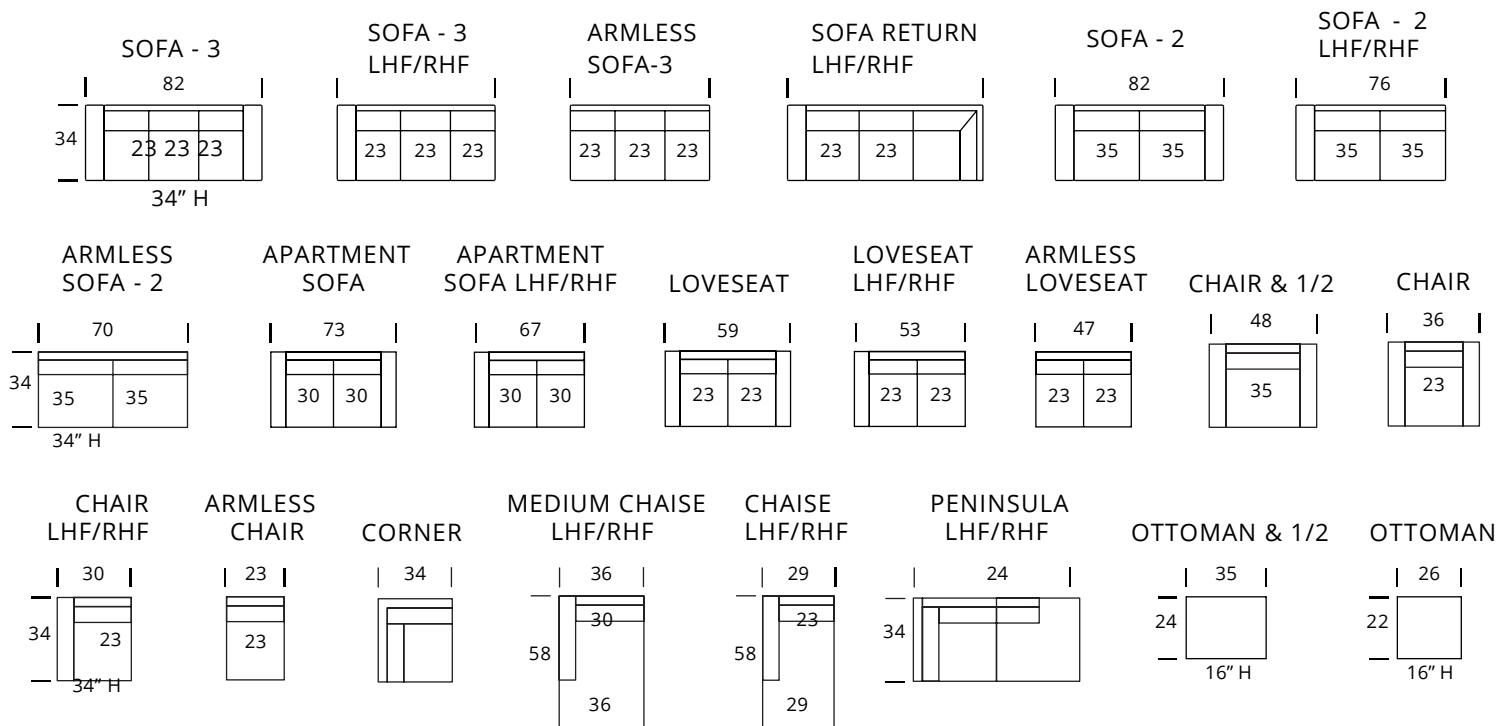

LIBBY Collection

SEAT DEPTH: 21"

SEAT HEIGHT: 17"

ARM HEIGHT: 23"

Standard Features

Kiln-dried hardwood frame. Sinuous spring system. Eco-friendly construction. Soy-based, fibre wrapped, 2.2 gel infused foam seat cushions. Fibre filled back cushions. Loose seats and loose backs. Available in fabric or leather. Bench-made in Canada.

Wood Finishes

Dark Walnut

Espresso

Black

As an inherent quality of a hand-crafted product, all dimensions are approximate.