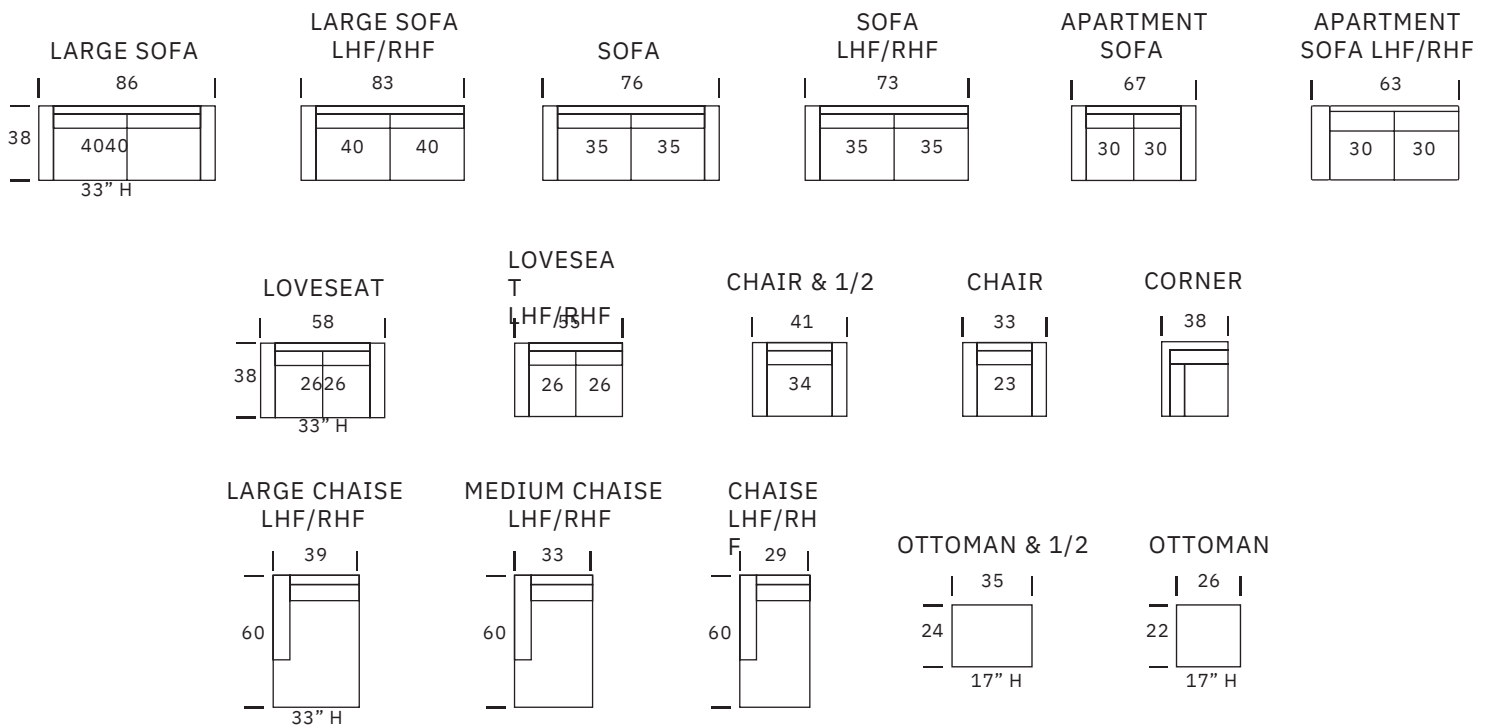

Lydia

SEAT DEPTH: 24"

SEAT HEIGHT: 18"

ARM HEIGHT: 24"

Standard Features

Kiln-dried hardwood frame. Sinuous spring system. Eco-friendly construction. 2.2 gel infused, high resiliency foam core seat cushions wrapped in soft foam. Fibre filled back cushions. Loose seats and loosebacks. Available in fabric and leather. Bench-made in Canada.

Metal Finishes

Black

Chrome

As an inherent quality of a hand-crafted product, all dimensions are approximate.