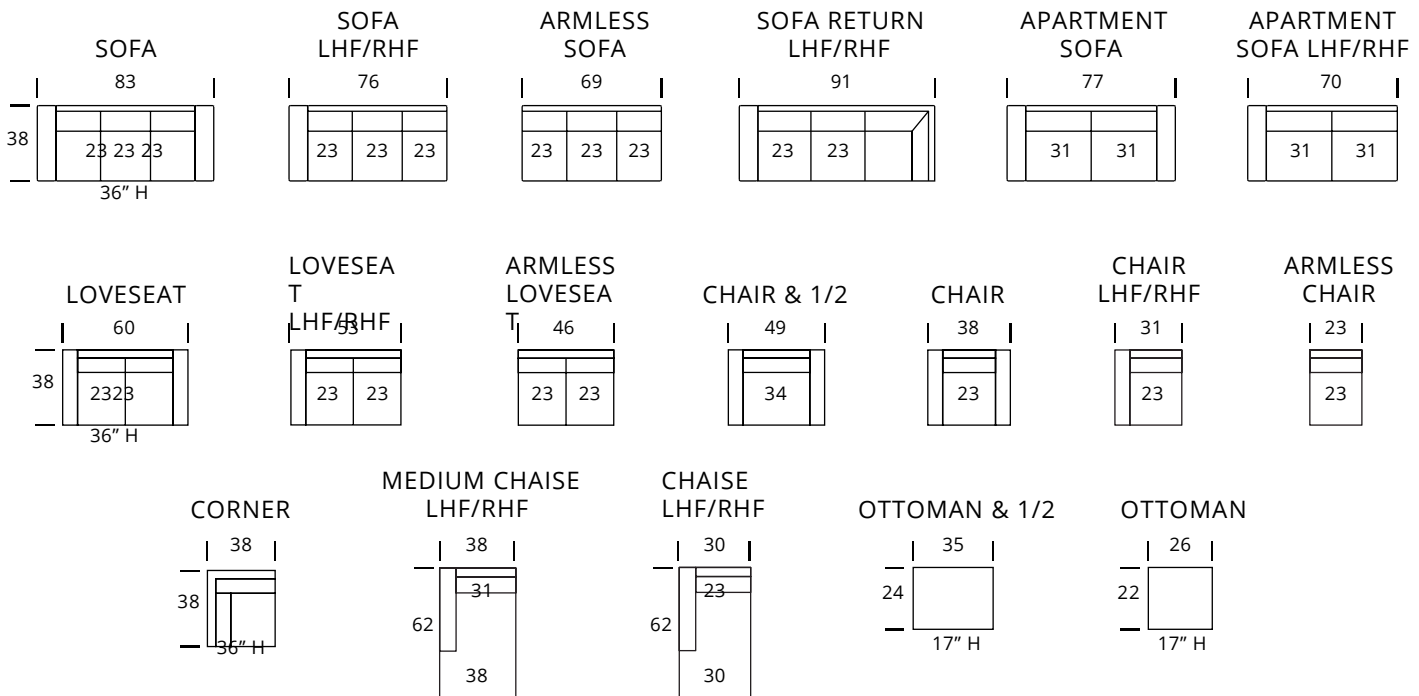

LORENZO

SEAT DEPTH: 22"

SEAT HEIGHT: 18"

ARM HEIGHT: 24"

Standard Features

Kiln-dried hardwood frame. Sinuous spring system. Eco-friendly construction. 2.2 gel infused, high resiliency foam core seat cushions wrapped in soft foam. Fibre filled back cushions. Loose seats and loose backs. Available in fabric or leather. Bench-made in Canada.

Wood Finishes

Dark Walnut **Espresso** **Black**

As an inherent quality of a hand-crafted product, all dimensions are approximate.