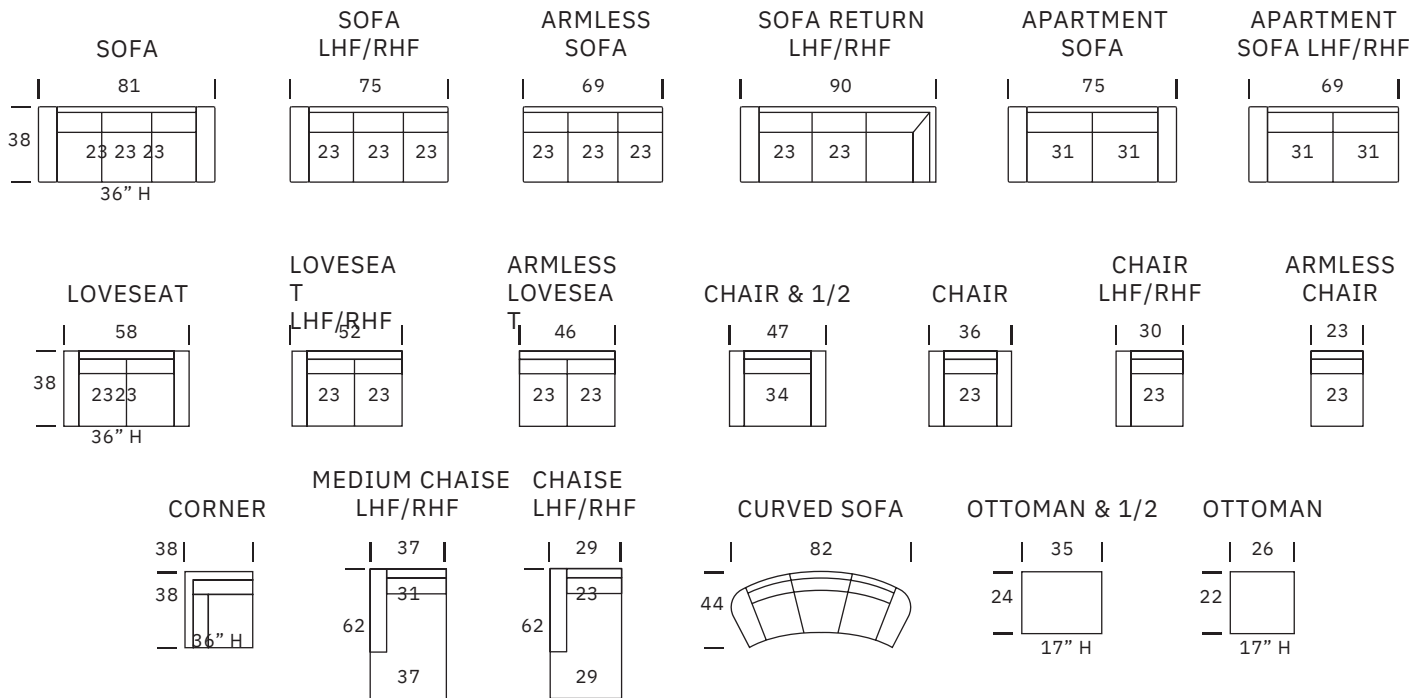

Lundy

SEAT DEPTH: 22"

SEAT HEIGHT: 18"

ARM HEIGHT: 24"

Standard Features

Kiln-dried hardwood frame. Sinuous spring system. Eco-friendly construction. 2.2 gel infused, high resiliency foam core seat cushions wrapped in soft foam. Fibre filled back cushions. Loose seats and loose backs. Nail head detail on arms. Available in fabric or leather. Bench-made in Canada.

As an inherent quality of a hand-crafted product, all dimensions are approximate.

Wood Finishes

Dark Walnut

Espresso

Black