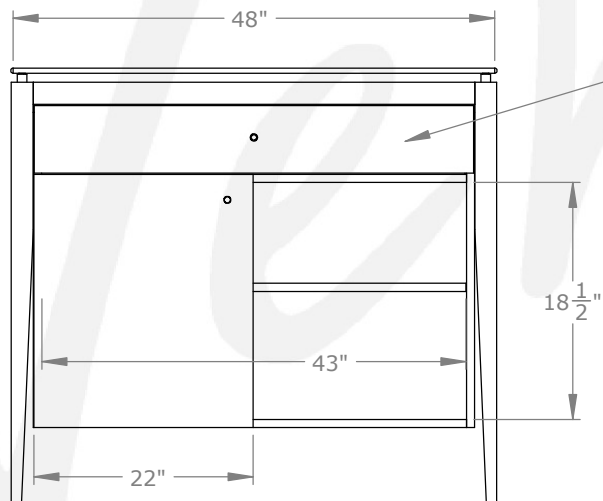

Espace intérieur du tiroir: 2 $\frac{1}{4}$ " haut x 9 $\frac{3}{4}$ " profond x 30" large
 1 tablette ajustable: 12 $\frac{1}{2}$ " profond x 33" large

Space inside drawer : 2 $\frac{1}{4}$ " high x 9 $\frac{3}{4}$ " deep x 30" wide
 1 adjustable shelve: 12 $\frac{1}{2}$ " deep x 33" wide

BUFFET

15 x 38 x H 34 **ALEX BUF 1538**

Espace intérieur du tiroir: 2 $\frac{1}{4}$ " haut x 9 $\frac{3}{4}$ " profond x 40" large
 1 tablette ajustable: 12 $\frac{1}{2}$ " profond x 43" large

Space inside drawer : 2 $\frac{1}{4}$ " high x 9 $\frac{3}{4}$ " deep x 40" wide
 1 adjustable shelve: 12 $\frac{1}{2}$ " deep x 43" wide

BUFFET

15 x 48 x H 34 **ALEX BUF 1548**

Pattes en bois massif, verre clair 12mm
 Solid wood legs, 12mm clear glass

CollectionALEX

Verbois