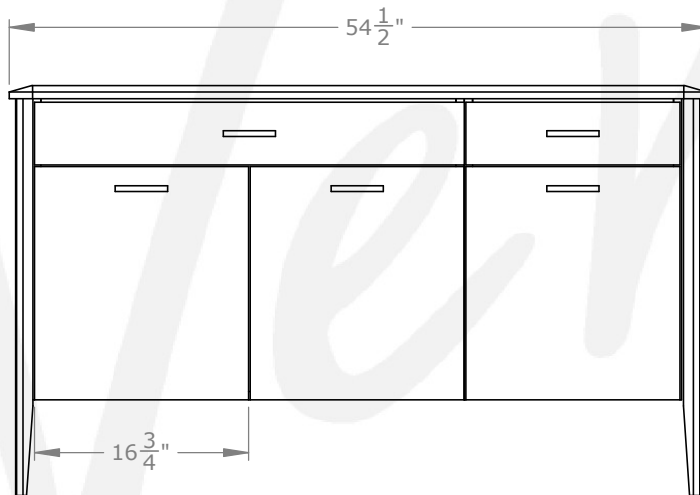

BUFFET
18 x 37 x H 32 **LILAS BUF 1837**

2 portes, 1 tiroir (2 1/4" haut x 12 1/2" profond),
1 tablette ajustable (14 1/2" x 32 1/4")

2 doors, 1 drawer (2 1/4" high x 12 1/2" deep),
1 adjustable shelve (14 1/2" x 32 1/4")

BUFFET
18 x 54 x H 32 **LILAS BUF 1854**

3 portes, 2 tiroirs (2 1/4" haut x 12 1/2" profond),
2 tablettes ajustables (14 1/2" x 32 1/4" et 14 1/2" x 15 3/4")

3 doors, 2 drawers (2 1/4" high x 12 1/2" deep),
2 adjustable shelves (14 1/2" x 32 1/4" and 14 1/2" x 15 3/4")