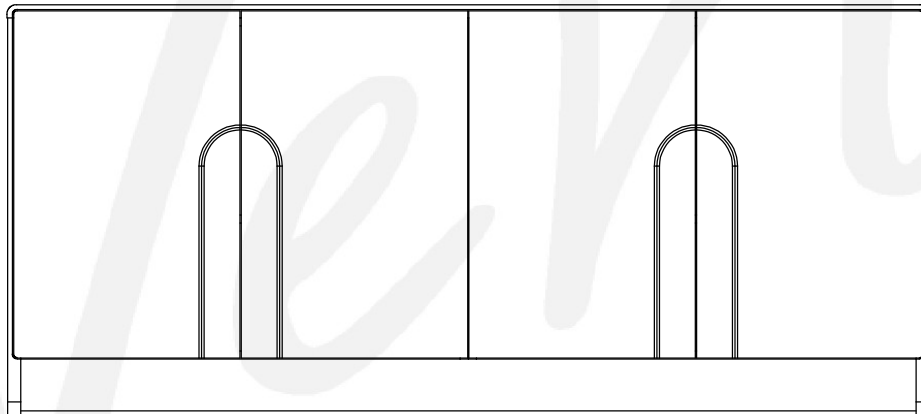

3 portes, 2 tablettes ajustables (16" x 16" et 16" x 34")
3 doors, 2 adjustable shelves (16" x 16" and 16" x 34")

BUFFET
18 x 54 x H 32 **MACY BUF 1854**

4 portes, 2 tablettes ajustables (16" x 34")
4 doors, 2 adjustable shelves (16" x 34")

BUFFET
18 x 72 x H 32 **MACY BUF 1872**

Bois massif
Solid wood

CollectionMACY

Verbois