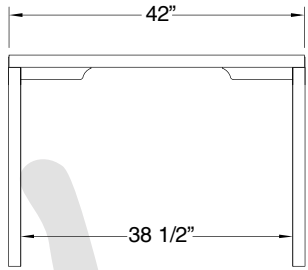

TABLE FIXE
DINING TABLE

CODES

MACY F 4072

MACY F 4084

MACY F 4294

MACY F 42106

DIMENSIONS

40 x 72 x H30

40 x 84 x H30

42 x 94 x H30

42 x 106 x H30

DISTANCE ENTRE PATTES
DISTANCE BETWEEN LEGS

45 1/4"

57 1/4"

67 1/4"

79 1/4"