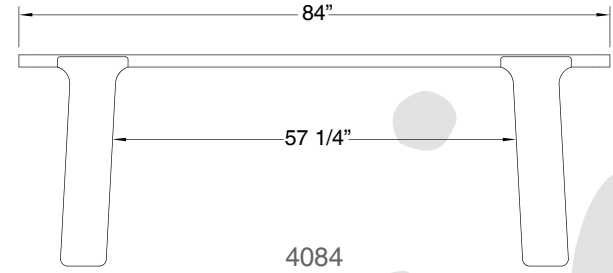

TABLE FIXE
DINING TABLE

CODES

MACY F 4072

MACY F 4084

MACY F 4294

MACY F 42106

DIMENSIONS

40 x 72 x H30

40 x 84 x H30

42 x 94 x H30

42 x 106 x H30

DISTANCE ENTRE PATTES
DISTANCE BETWEEN LEGS

45 1/4"

57 1/4"

67 1/4"

79 1/4"