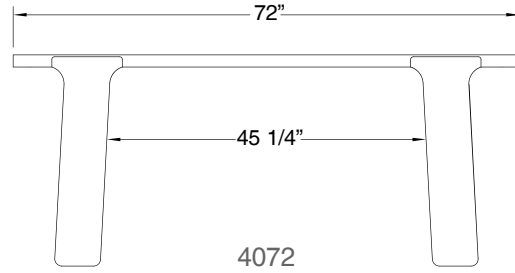

TABLE FIXE
DINING TABLE

CODES

MACY F 4072

MACY F 4084

MACY F 4294

MACY F 42106

DIMENSIONS

40 x 72 x H30

40 x 84 x H30

42 x 94 x H30

42 x 106 x H30

DISTANCE ENTRE PATTES
DISTANCE BETWEEN LEGS

45 1/4"

57 1/4"

67 1/4"

79 1/4"