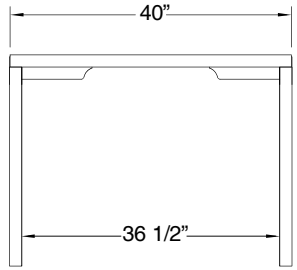

TABLE FIXE
DINING TABLE

CODES

MACY F 4072

MACY F 4084

MACY F 4294

MACY F 42106

DIMENSIONS

40 x 72 x H30

40 x 84 x H30

42 x 94 x H30

42 x 106 x H30

DISTANCE ENTRE PATTES
DISTANCE BETWEEN LEGS

45 1/4"

57 1/4"

67 1/4"

79 1/4"