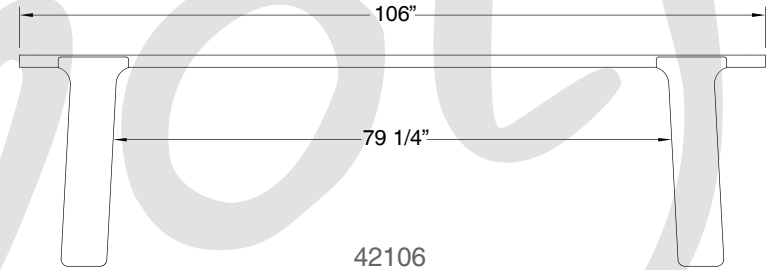

TABLE FIXE
DINING TABLE

CODES

MACY F 4072

MACY F 4084

MACY F 4294

MACY F 42106

DIMENSIONS

40 x 72 x H30

40 x 84 x H30

42 x 94 x H30

42 x 106 x H30

DISTANCE ENTRE PATTES
DISTANCE BETWEEN LEGS

45 1/4"

57 1/4"

67 1/4"

79 1/4"