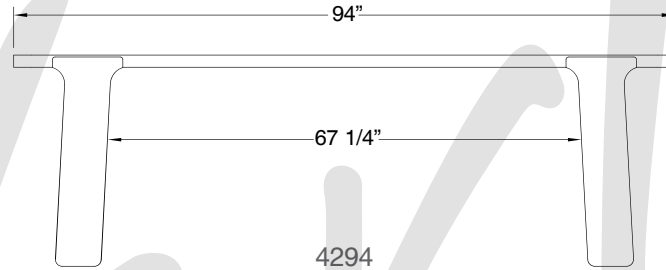

TABLE FIXE
DINING TABLE

CODES

MACY F 4072

MACY F 4084

MACY F 4294

MACY F 42106

DIMENSIONS

40 x 72 x H30

40 x 84 x H30

42 x 94 x H30

42 x 106 x H30

DISTANCE ENTRE PATTES
DISTANCE BETWEEN LEGS

45 1/4"

57 1/4"

67 1/4"

79 1/4"