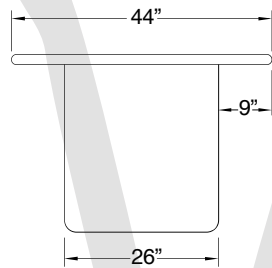

TABLE FIXE
DINING TABLE

4068

4078

4284

4294

44106

44114

| CODES |
|-----------------------|
| MARGOT F 4068 |
| MARGOT F 4078 |
| MARGOT F 4284 |
| MARGOT F 4294 |
| MARGOT F 44106 |
| MARGOT F 44114 |

| DIMENSIONS |
|----------------|
| 40 x 68 x H30 |
| 40 x 78 x H30 |
| 42 x 84 x H30 |
| 42 x 94 x H30 |
| 44 x 106 x H30 |
| 44 x 114 x H30 |

| DISTANCE ENTRE PATTES DISTANCE BETWEEN LEGS |
|--|
| 40 1/2" |
| 50 1/2" |
| 50 1/2" |
| 60 1/2" |
| 66 1/2" |
| 74 1/2" |

| DISTANCE EN BOUT DISTANCE AT END |
|-------------------------------------|
| 12" |
| 12" |
| 15" |
| 15" |
| 18" |
| 18" |

Collection MARGOT

Verbois