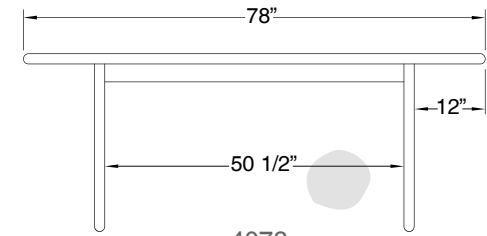

TABLE FIXE
DINING TABLE

4068

4078

4284

4294

44106

44114

| CODES |
|-----------------------|
| MARGOT F 4068 |
| MARGOT F 4078 |
| MARGOT F 4284 |
| MARGOT F 4294 |
| MARGOT F 44106 |
| MARGOT F 44114 |

| DIMENSIONS |
|----------------|
| 40 x 68 x H30 |
| 40 x 78 x H30 |
| 42 x 84 x H30 |
| 42 x 94 x H30 |
| 44 x 106 x H30 |
| 44 x 114 x H30 |

| DISTANCE ENTRE PATTES DISTANCE BETWEEN LEGS |
|--|
| 40 1/2" |
| 50 1/2" |
| 50 1/2" |
| 60 1/2" |
| 66 1/2" |
| 74 1/2" |

| DISTANCE EN BOUT DISTANCE AT END |
|-------------------------------------|
| 12" |
| 12" |
| 15" |
| 15" |
| 18" |
| 18" |

Collection MARGOT

Verbois