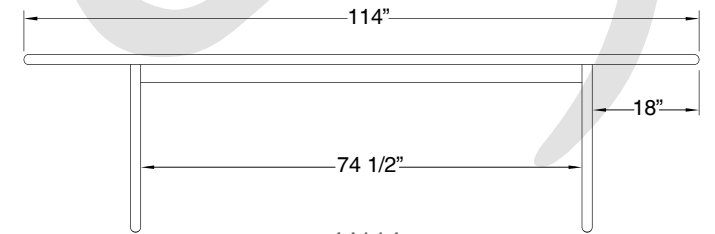

TABLE FIXE
DINING TABLE

4068

4078

4284

4294

44106

44114

| CODES |
|-----------------------|
| MARGOT F 4068 |
| MARGOT F 4078 |
| MARGOT F 4284 |
| MARGOT F 4294 |
| MARGOT F 44106 |
| MARGOT F 44114 |

| DIMENSIONS |
|----------------|
| 40 x 68 x H30 |
| 40 x 78 x H30 |
| 42 x 84 x H30 |
| 42 x 94 x H30 |
| 44 x 106 x H30 |
| 44 x 114 x H30 |

| DISTANCE ENTRE PATTES DISTANCE BETWEEN LEGS |
|--|
| 40 1/2" |
| 50 1/2" |
| 50 1/2" |
| 60 1/2" |
| 66 1/2" |
| 74 1/2" |

| DISTANCE EN BOUT DISTANCE AT END |
|-------------------------------------|
| 12" |
| 12" |
| 15" |
| 15" |
| 18" |
| 18" |

Collection MARGOT

Verbois