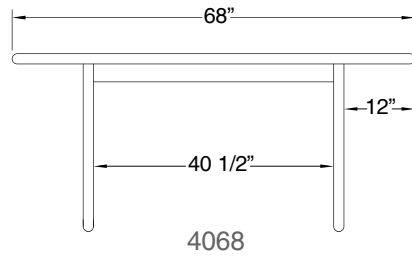

TABLE FIXE
DINING TABLE

4068

4078

4284

4294

44106

44114

| CODES |
|-----------------------|
| MARGOT F 4068 |
| MARGOT F 4078 |
| MARGOT F 4284 |
| MARGOT F 4294 |
| MARGOT F 44106 |
| MARGOT F 44114 |

| DIMENSIONS |
|----------------|
| 40 x 68 x H30 |
| 40 x 78 x H30 |
| 42 x 84 x H30 |
| 42 x 94 x H30 |
| 44 x 106 x H30 |
| 44 x 114 x H30 |

| DISTANCE ENTRE PATTES DISTANCE BETWEEN LEGS |
|--|
| 40 1/2" |
| 50 1/2" |
| 50 1/2" |
| 60 1/2" |
| 66 1/2" |
| 74 1/2" |

| DISTANCE EN BOUT DISTANCE AT END |
|-------------------------------------|
| 12" |
| 12" |
| 15" |
| 15" |
| 18" |
| 18" |

Collection MARGOT

Verbois