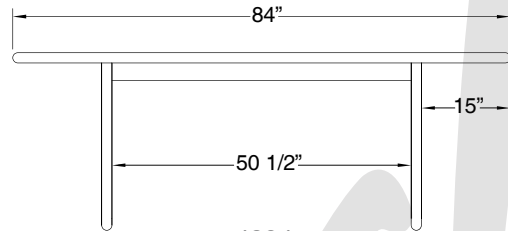

TABLE FIXE
DINING TABLE

4068

4078

4284

4294

44106

44114

| CODES |
|-----------------------|
| MARGOT F 4068 |
| MARGOT F 4078 |
| MARGOT F 4284 |
| MARGOT F 4294 |
| MARGOT F 44106 |
| MARGOT F 44114 |

| DIMENSIONS |
|----------------|
| 40 x 68 x H30 |
| 40 x 78 x H30 |
| 42 x 84 x H30 |
| 42 x 94 x H30 |
| 44 x 106 x H30 |
| 44 x 114 x H30 |

| DISTANCE ENTRE PATTES DISTANCE BETWEEN LEGS |
|--|
| 40 1/2" |
| 50 1/2" |
| 50 1/2" |
| 60 1/2" |
| 66 1/2" |
| 74 1/2" |

| DISTANCE EN BOUT DISTANCE AT END |
|-------------------------------------|
| 12" |
| 12" |
| 15" |
| 15" |
| 18" |
| 18" |

Collection MARGOT

Verbois