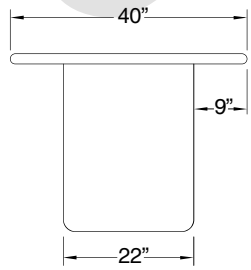

TABLE FIXE
DINING TABLE

4068

4078

4284

4294

44106

44114

| CODES |
|-----------------------|
| MARGOT F 4068 |
| MARGOT F 4078 |
| MARGOT F 4284 |
| MARGOT F 4294 |
| MARGOT F 44106 |
| MARGOT F 44114 |

| DIMENSIONS |
|----------------|
| 40 x 68 x H30 |
| 40 x 78 x H30 |
| 42 x 84 x H30 |
| 42 x 94 x H30 |
| 44 x 106 x H30 |
| 44 x 114 x H30 |

| DISTANCE ENTRE PATTES DISTANCE BETWEEN LEGS |
|--|
| 40 1/2" |
| 50 1/2" |
| 50 1/2" |
| 60 1/2" |
| 66 1/2" |
| 74 1/2" |

| DISTANCE EN BOUT DISTANCE AT END |
|-------------------------------------|
| 12" |
| 12" |
| 15" |
| 15" |
| 18" |
| 18" |

Collection MARGOT

Verbois