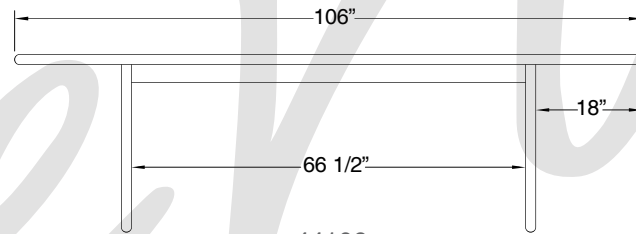

TABLE FIXE
DINING TABLE

4068

4078

4284

4294

44106

44114

| CODES |
|-----------------------|
| MARGOT F 4068 |
| MARGOT F 4078 |
| MARGOT F 4284 |
| MARGOT F 4294 |
| MARGOT F 44106 |
| MARGOT F 44114 |

| DIMENSIONS |
|----------------|
| 40 x 68 x H30 |
| 40 x 78 x H30 |
| 42 x 84 x H30 |
| 42 x 94 x H30 |
| 44 x 106 x H30 |
| 44 x 114 x H30 |

| DISTANCE ENTRE PATTES DISTANCE BETWEEN LEGS |
|--|
| 40 1/2" |
| 50 1/2" |
| 50 1/2" |
| 60 1/2" |
| 66 1/2" |
| 74 1/2" |

| DISTANCE EN BOUT DISTANCE AT END |
|-------------------------------------|
| 12" |
| 12" |
| 15" |
| 15" |
| 18" |
| 18" |

Collection MARGOT

Verbois