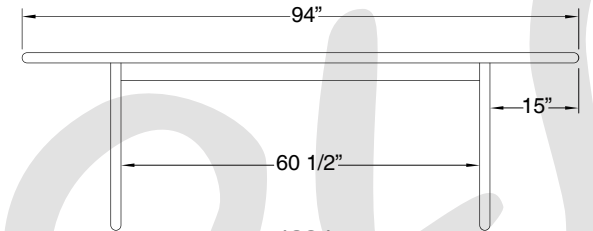

TABLE FIXE
DINING TABLE

4068

4078

4284

4294

44106

44114

| CODES |
|-----------------------|
| MARGOT F 4068 |
| MARGOT F 4078 |
| MARGOT F 4284 |
| MARGOT F 4294 |
| MARGOT F 44106 |
| MARGOT F 44114 |

| DIMENSIONS |
|----------------|
| 40 x 68 x H30 |
| 40 x 78 x H30 |
| 42 x 84 x H30 |
| 42 x 94 x H30 |
| 44 x 106 x H30 |
| 44 x 114 x H30 |

| DISTANCE ENTRE PATTES DISTANCE BETWEEN LEGS |
|--|
| 40 1/2" |
| 50 1/2" |
| 50 1/2" |
| 60 1/2" |
| 66 1/2" |
| 74 1/2" |

| DISTANCE EN BOUT DISTANCE AT END |
|-------------------------------------|
| 12" |
| 12" |
| 15" |
| 15" |
| 18" |
| 18" |

Collection MARGOT

Verbois