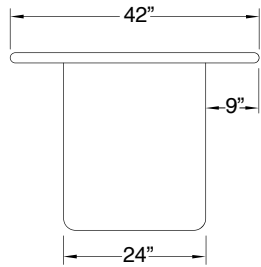

TABLE FIXE
DINING TABLE

4068

4078

4284

4294

44106

44114

| CODES |
|-----------------------|
| MARGOT F 4068 |
| MARGOT F 4078 |
| MARGOT F 4284 |
| MARGOT F 4294 |
| MARGOT F 44106 |
| MARGOT F 44114 |

| DIMENSIONS |
|----------------|
| 40 x 68 x H30 |
| 40 x 78 x H30 |
| 42 x 84 x H30 |
| 42 x 94 x H30 |
| 44 x 106 x H30 |
| 44 x 114 x H30 |

| DISTANCE ENTRE PATTES DISTANCE BETWEEN LEGS |
|--|
| 40 1/2" |
| 50 1/2" |
| 50 1/2" |
| 60 1/2" |
| 66 1/2" |
| 74 1/2" |

| DISTANCE EN BOUT DISTANCE AT END |
|-------------------------------------|
| 12" |
| 12" |
| 15" |
| 15" |
| 18" |
| 18" |

Collection MARGOT

Verbois