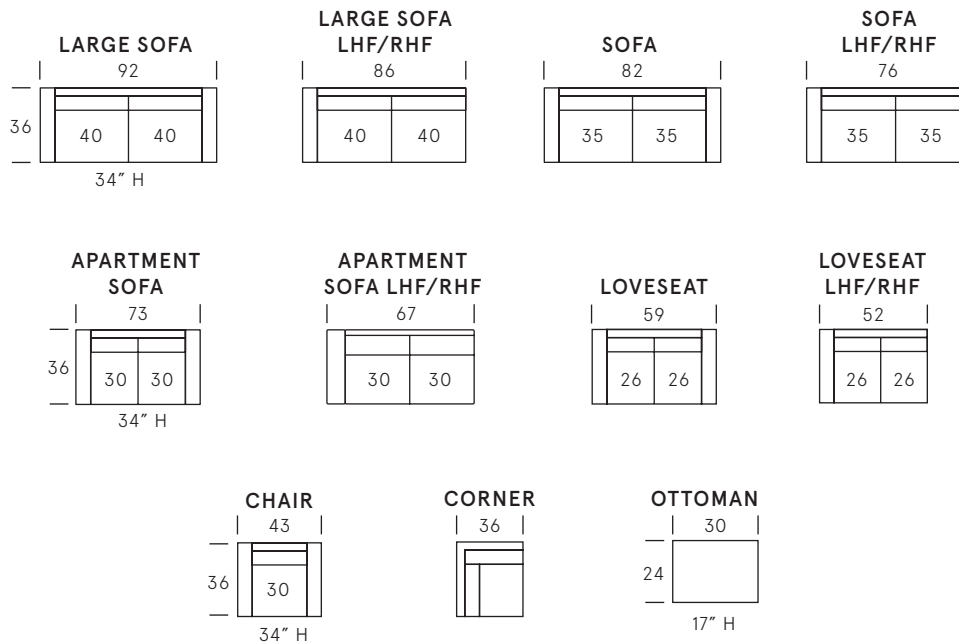

Reese Collection

SEAT DEPTH: 22"

SEAT HEIGHT: 19"

ARM HEIGHT: 27"

Standard Features

Kiln-dried hardwood frame. Sinuous spring system. Eco-friendly construction. Soy-based, feather blend wrapped, 2.2 gel infused foam seat cushions. Feather blend filled back cushions. Loose seats and loose backs. Available in fabric only. Arm pillows included. Benchmade in Canada

As an inherent quality of a hand-crafted product, all dimensions are approximate.

Wood Finishes

Natural

Dark Walnut

Espresso

Black