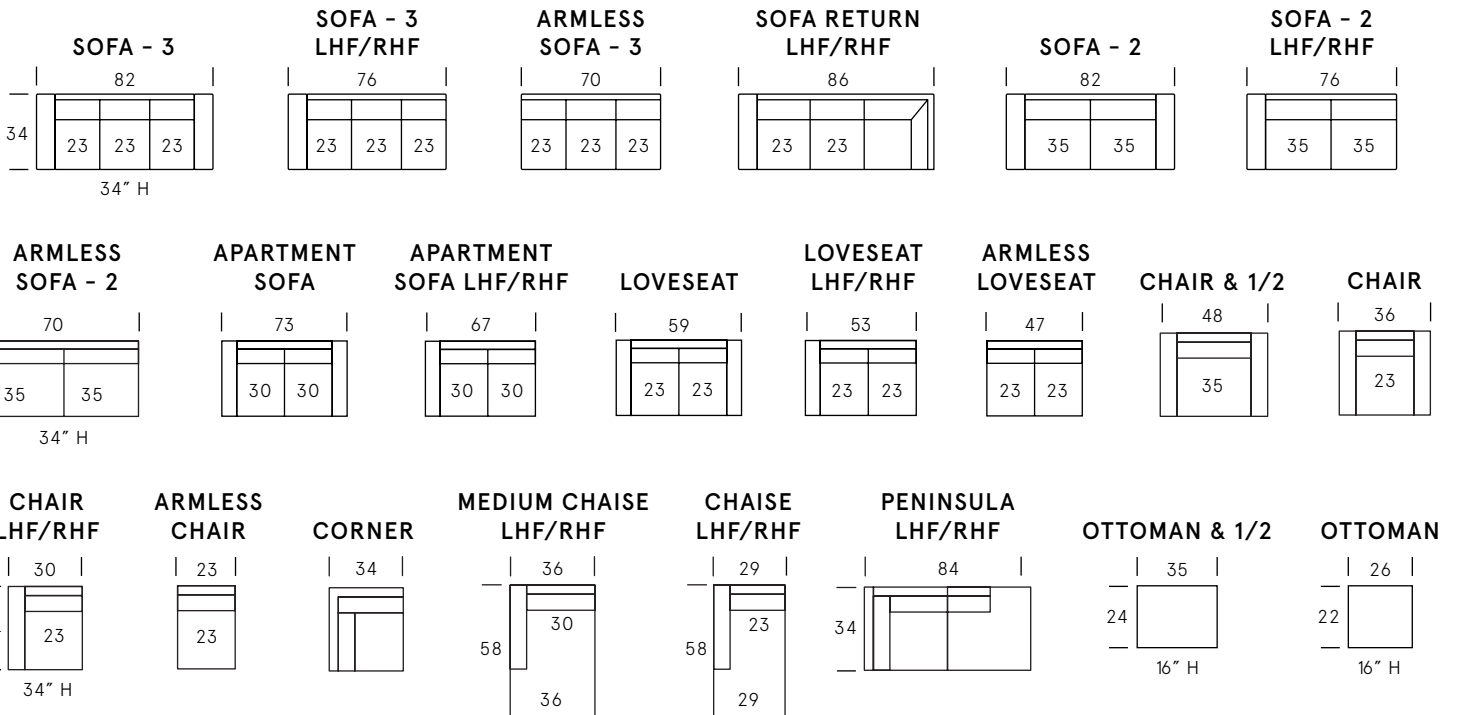

Abby Collection

SEAT DEPTH: 21"

SEAT HEIGHT: 17"

ARM HEIGHT: 23"

Standard Features

Kiln-dried hardwood frame. Sinuous spring system. Eco-friendly construction. Soy-based, fibre wrapped, 2.2 gel infused foam seat cushions. Fibre filled back cushions. Loose seats and loose backs. Available in fabric or leather. Bench-made in Canada.

Wood Finishes

Natural

Dark Walnut

Espresso

Black

As an inherent quality of a hand-crafted product, all dimensions are approximate.